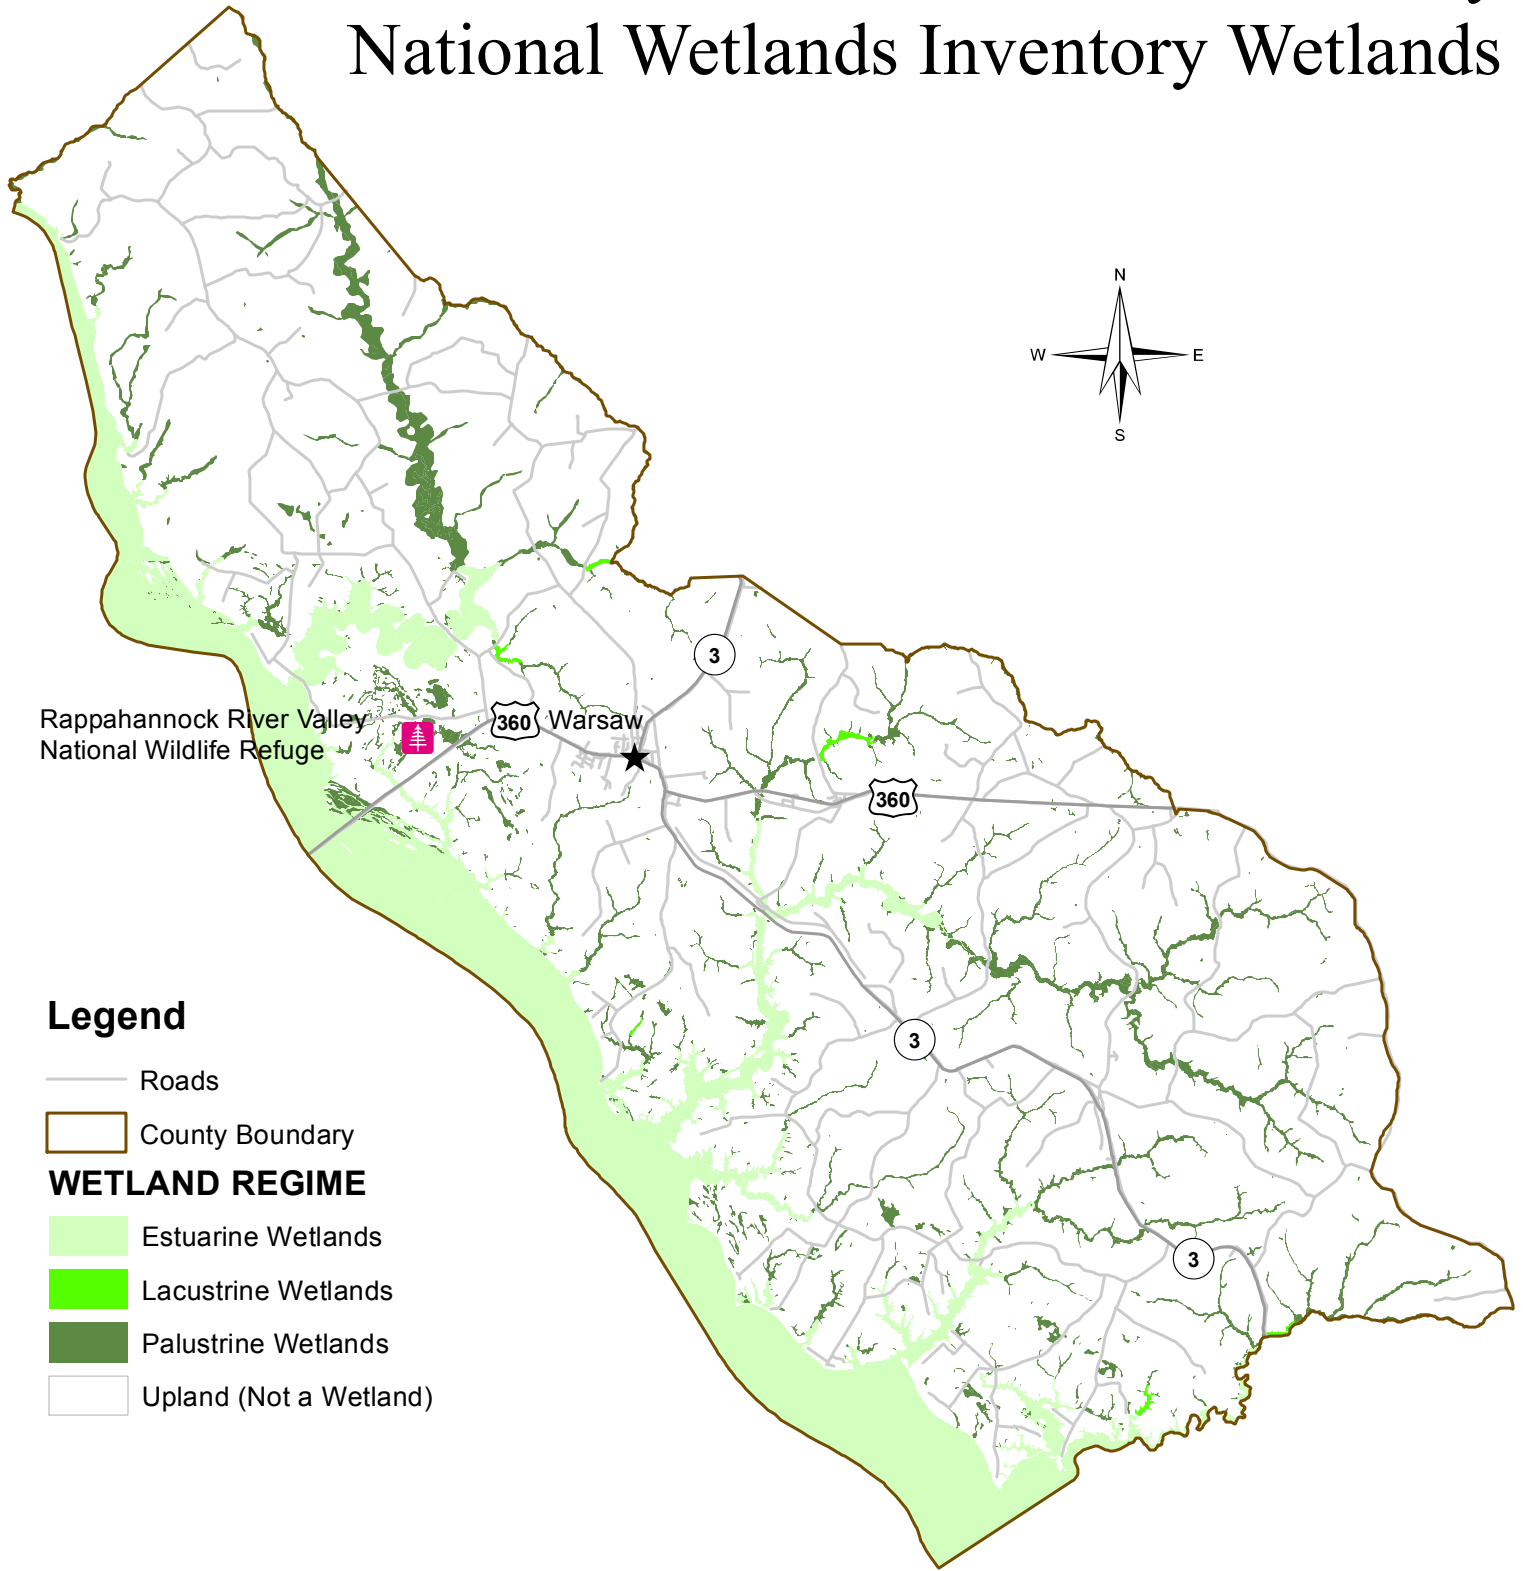

Richmond County National Wetlands Inventory Wetlands

Legend

-  Roads
-  County Boundary
- WETLAND REGIME**
-  Estuarine Wetlands
-  Lacustrine Wetlands
-  Palustrine Wetlands
-  Upland (Not a Wetland)

This project was funded by the Northern Neck Planning District Commission and the Virginia Coastal Zone Management Program at the Department of Environmental Quality through Grant #NA13NOS4190135 of the U.S. Department of Commerce, National Oceanic and Atmospheric Administration, under the Coastal Zone Management Act of 1972, as amended.