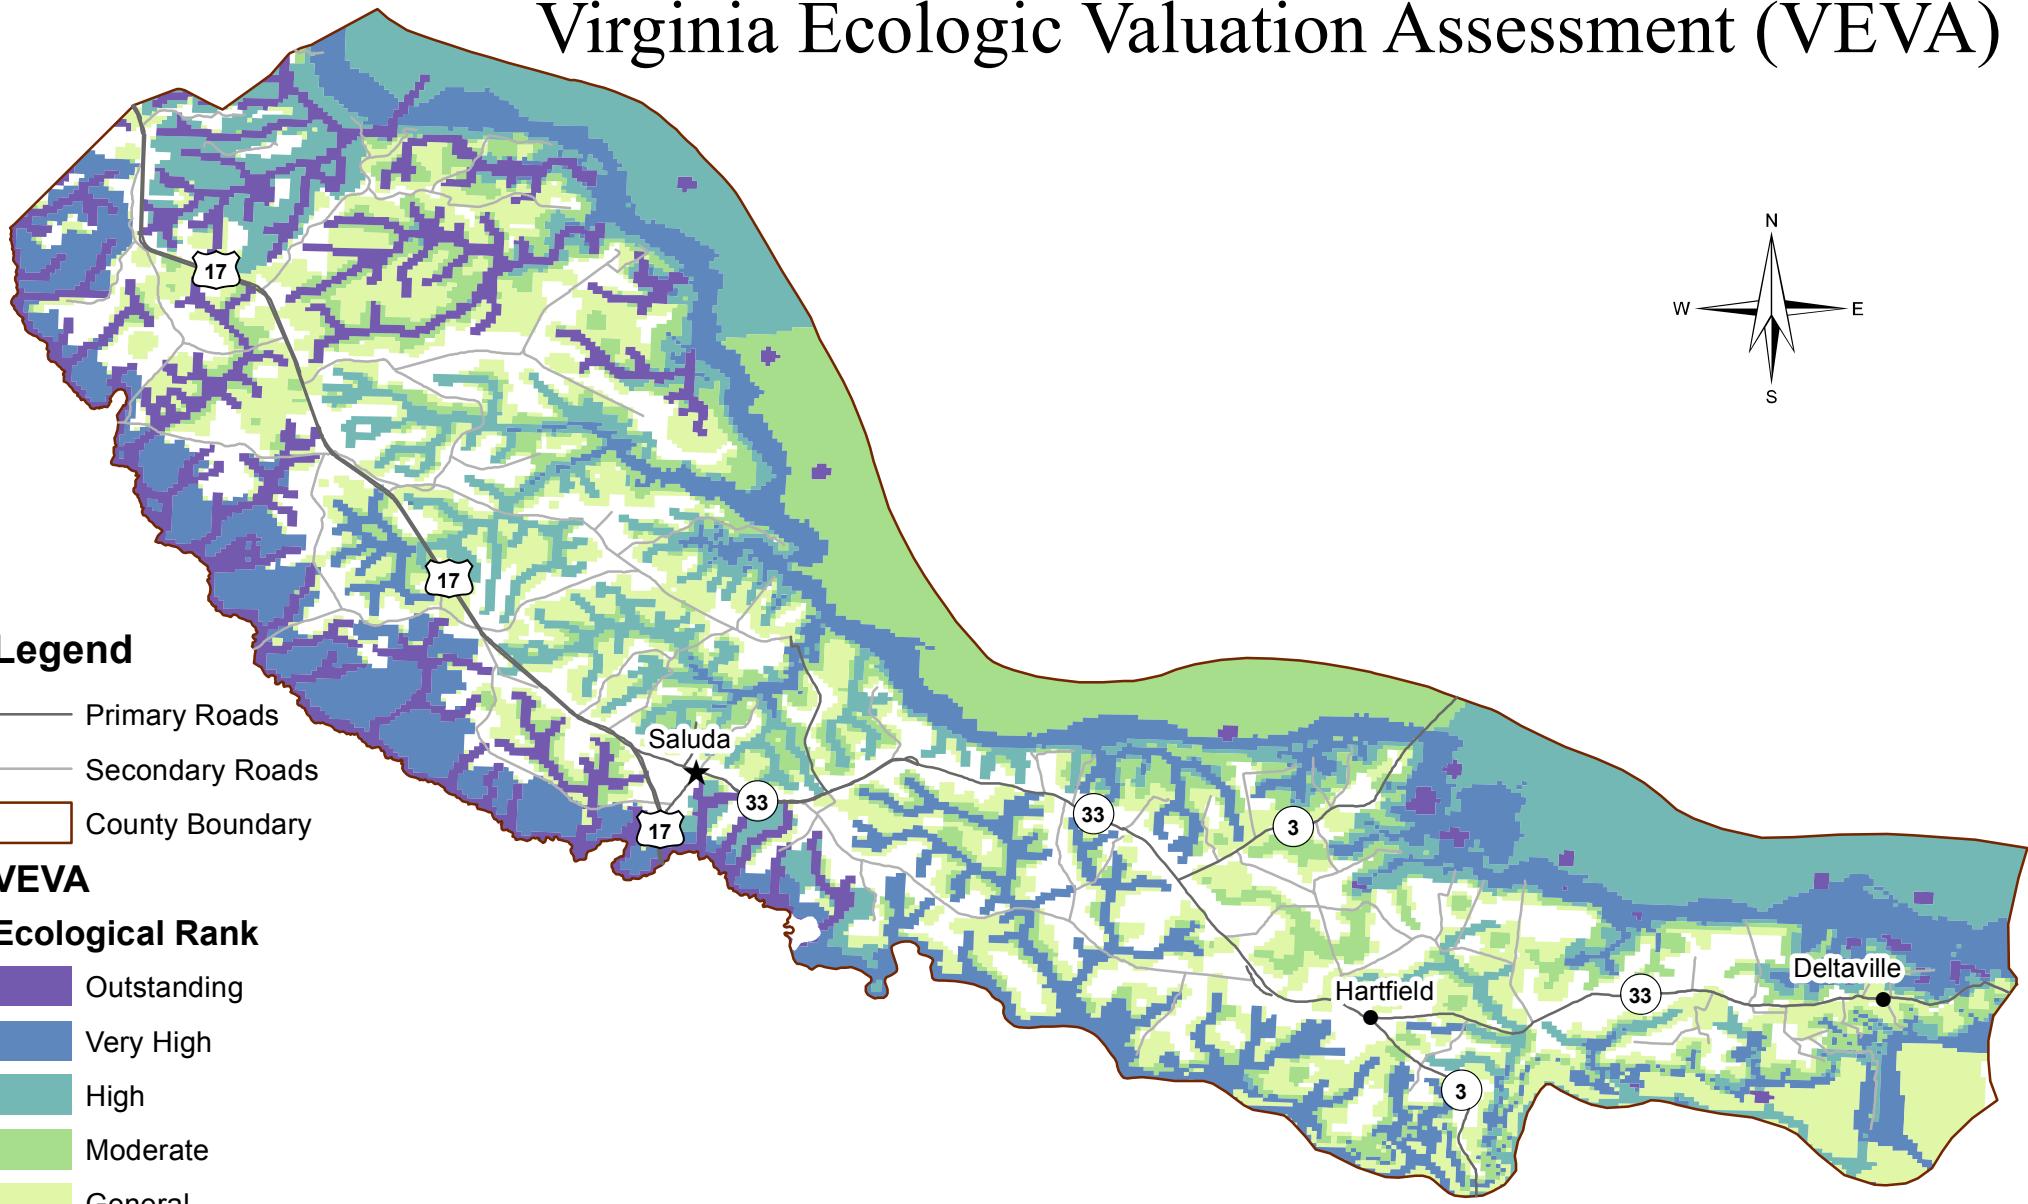

Middlesex County Virginia Ecologic Valuation Assessment (VEVA)

Legend

- Primary Roads
- Secondary Roads
- ▭ County Boundary

VEVA

Ecological Rank

- ▭ Outstanding
- ▭ Very High
- ▭ High
- ▭ Moderate
- ▭ General

This project was funded by the Northern Neck Planning District Commission and the Virginia Coastal Zone Management Program at the Department of Environmental Quality through Grant #NA15NOS4190164 of the U.S. Department of Commerce, National Oceanic and Atmospheric Administration, under the Coastal Zone Management Act of 1972, as amended.